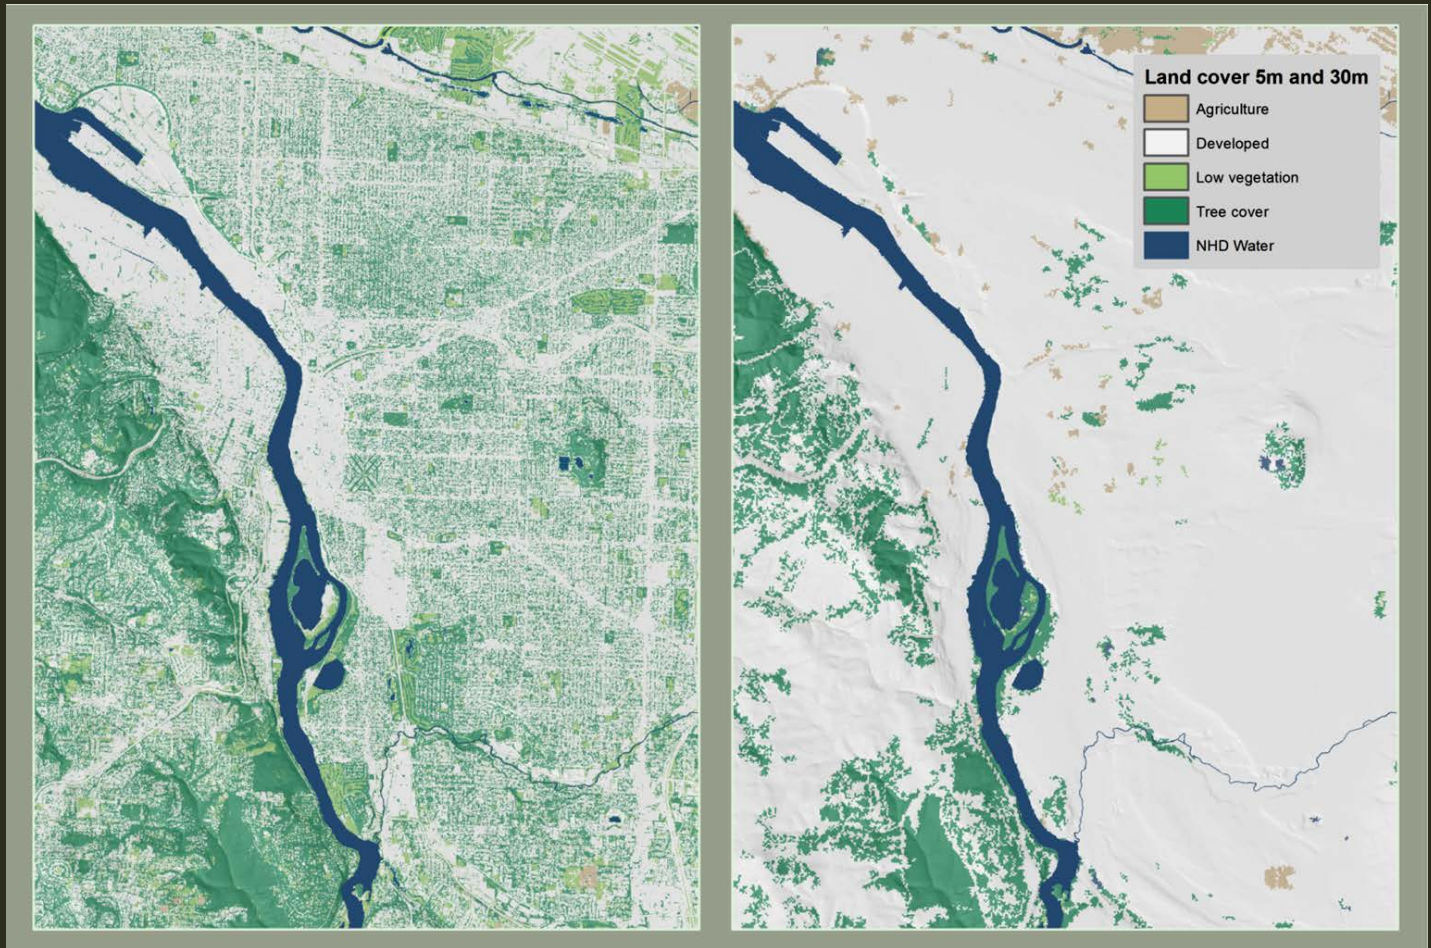

The Intertwine Alliance

*Where Parks and Conservation Leaders
Collaborate*

HIKE
.....
BIKE
.....
FLY A KITE

Dumb Ways to Die

Ignore the Urban

Comparing land covers: 5m vs. 30m

Regional Overview

The RCS region: 1,829,500 acres (2,850 square miles)