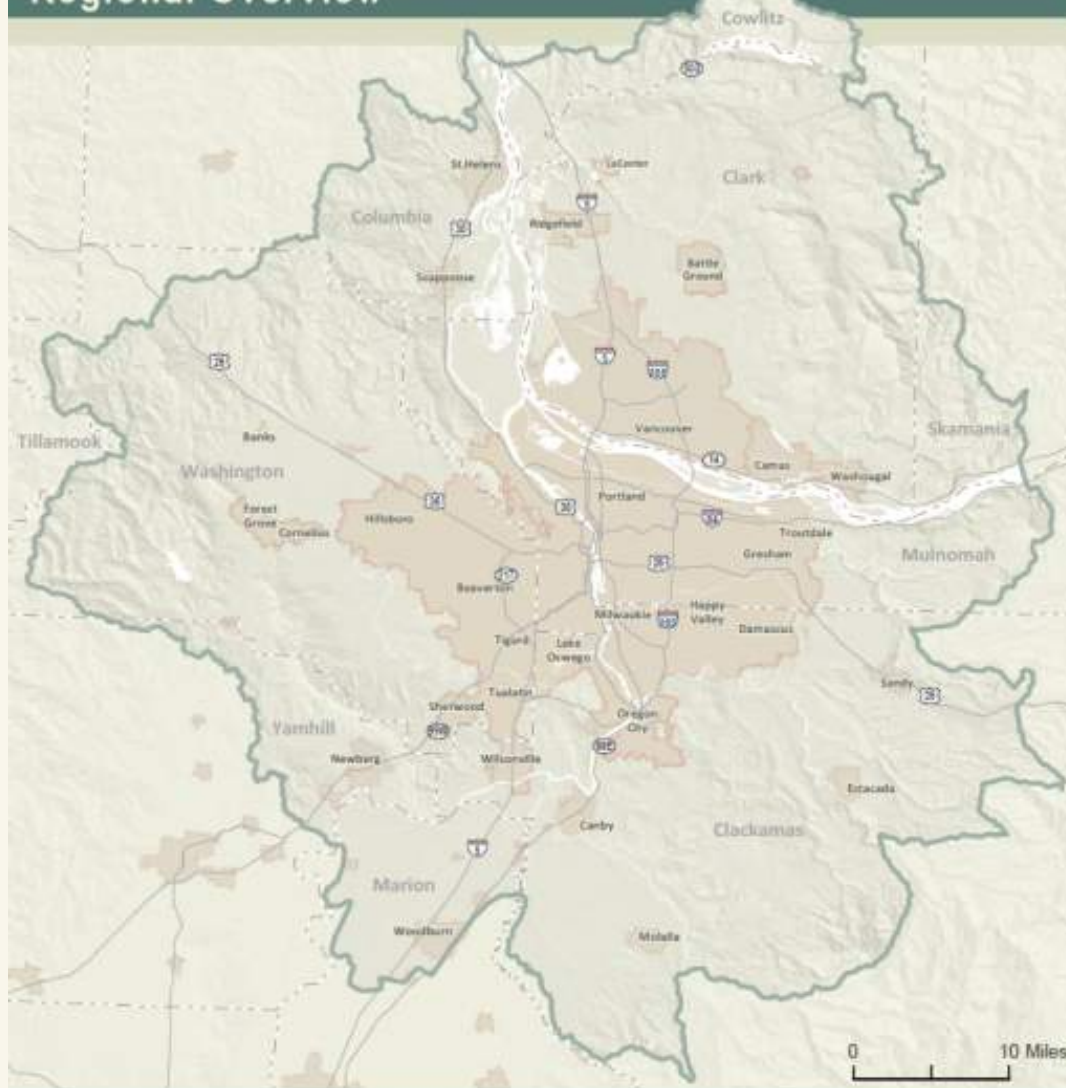

The Intertwine Alliance

*Where Parks and Conservation Leaders
Collaborate*

HIKE
.....
BIKE
.....
FLY A KITE

Dumb Ways to Die

Ignore the Urban

Comparing land covers: 5m vs. 30m

Regional Overview

The RCS region: 1,829,500 acres (2,850 square miles)

Oregon (1,334,800ac / 73% of RCS)

- Clackamas County (456,900ac / 25% of RCS)
- Columbia County (162,400ac / 5.6% of RCS)
- Marion County (69,300ac / 3.8% of RCS)
- Multnomah County (228,400ac / 12.5% of RCS)
- Tillamook County (700ac / 0.01% of RCS)
- Washington County (412,200ac / 22.5% of RCS)
- Yamhill County (63,800ac / 3.5% of RCS)

Washington (494,700ac / 27% of RCS)

- Clark County (395,100ac / 21.6% of RCS)
- Columbia County (57,800ac / 3.2% of RCS)
- Skamania County (41,800ac / 2.3% of RCS)

Urban areas

(372,500ac / 20% of RCS)

within Oregon

(284,000ac / 15.5% of RCS)

within Washington

(88,500ac / 4.8%)

Go It Alone

Leadership Continuum

Authoritative
Leadership

Collaborative
Leadership

Consultative
Leadership